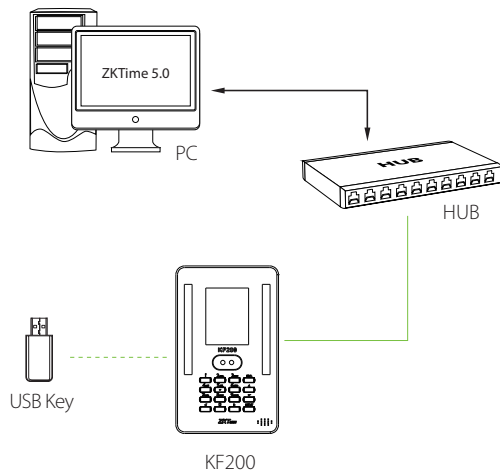

Specifications

Face Capacity	400
ID Card Capacity	1,000 (Optional)
Record Capacity	80,000
Display	2.8-inch TFT Screen
Communication	TCP/IP,USB-host
Standard Functions	Work Code, SMS, DST, Scheduled-bell, Self-Service Query, Automatic Status Switch, T9 Input, Photo ID, Camera
Optional Functions	ID/Mifare Cards
Software	ZKTime 5.0
Power Supply	DC5V 0.8A
Verification Speed	≤0.5 Sec.
Operating Temp.	0°C - 45°C
Operating Humidity	20% - 80%
Dimension	109.0×165.5×33.2 mm (Length×Width×Thickness)
Net Weight	264 G

Configuration

What's in the Box

Screws and Holders

ZKTeco Inc.

ZK Mansion, Wuhe Rd, Gangtou, Bantian, Buji Town,
Longgang District, Shenzhen China 518129
Tel: 86-755-8960 2345/46/47/48
E-mail: sales@zkteco.com
www.zkteco.com

Global Offices:

USA: +1 732-412-6007
EU: +34 916532891
Brazil: +55 31 2515-8326
Thailand: +66-027199154
Mexico: +52-55-52928418

South Africa: +27 12 259 1047
Egypt: +201110444134
Dubai: +971 4 6091 310
India: +91 8123536788
Indonesia: +62 21 2921 8949

Vietnam : +84-0169-5813007
Philippines: +63 9084118832
Russia: +8 915 178-46-81